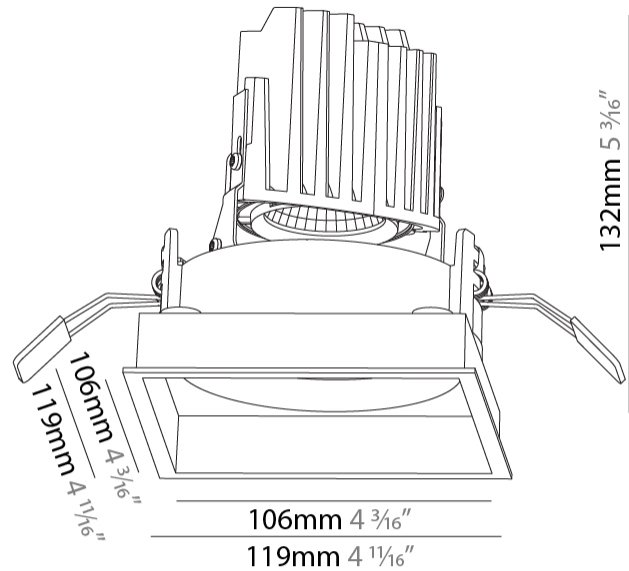

GENERAL

Series: Bioniq
Subseries: Bioniq Square Adjustable
Brand: Prolicht
Division: Architectural
Mounting Type: Recessed
Mounting Location: Ceiling
Subcategory: Downlight

PHYSICAL

Shape: Square
Length (mm): 119
Length (in): 4 11/16
Width (mm): 119
Width (in): 4 11/16
Depth (mm): 132
Depth (in): 5 3/16
Min. Recessing Depth (mm): 150
Min. Recessing Depth (in): 5 7/8
Light Distribution: Adjustable / Downlight
Weight (kg): 0.544
Weight (lbs): 1.2
Fixture Finish: SSR / BKV / CWI / CRY / HAB / LAG / UFT / ITA / RUA / RUR / MIC / FTG / MYG / TWT / LOD / PUS / FRO / FUP / KIA / POP / BLS / SPG / MEY / GOH / GUM / CHC / COM / ABZ / JAG / OBR / MOS / ROR
Fixture Material: Aluminum Die Cast
Cut-out Measurements: 114mm / 4 1/2" x 114mm / 4 1/2"

ELECTRICAL

Lamp Type: LED (Zhaga Standard)
Total Output Wattage (W): 15
Dimming: Dali Dimming
Driver Included: No
Driver Location: Recessed Housing
Driver Type: Constant Current - 120Vac
Housing: See components
Input Voltage (V): 120
Constant Current (MA): 350

LED

Number of LEDs: 1
Color Temperature (°K): Warm Dim
Max. Delivered Lumen (lm): 760
Nominal Lumen (lm): 1140
CRI: >90 CRI
Lamp Life (hrs): 50000

OPTICAL

Reflector°: 20 / 40 / 60
Adjustability: Rotational 355°; Tilt 30°

RATINGS AND CERTIFICATIONS

Certified By: Certified for North American Standards
IP rating: IP20