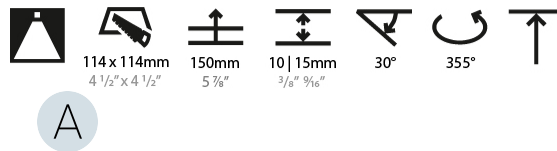

GENERAL

Series: Bioniq
Subseries: Bioniq Square Adjustable
Brand: Prolicht
Division: Architectural
Mounting Type: Recessed
Mounting Location: Ceiling
Subcategory: Downlight

PHYSICAL

Shape: Square
Length (mm): 119
Length (in): 4 11/16
Width (mm): 119
Width (in): 4 11/16
Depth (mm): 132
Depth (in): 5 3/16
Min. Recessing Depth (mm): 150
Min. Recessing Depth (in): 5 7/8
Light Distribution: Adjustable / Downlight
Weight (kg): 0.544
Weight (lbs): 1.2
Fixture Finish: SSR / BKV / CWI / CRY / HAB / LAG / UFT / ITA / RUA / RUR / MIC / FTG / MYG / TWT / LOD / PUS / FRO / FUP / KIA / POP / BLS / SPG / MEY / GOH / GUM / CHC / COM / ABZ / JAG / OBR / MOS / ROR
Fixture Material: Aluminum Die Cast
Cut-out Measurements: 114mm / 4 1/2" x 114mm / 4 1/2"

ELECTRICAL

Lamp Type: LED (Zhaga Standard)
Total Output Wattage (W): 15
Dimming: Dali Dimming
Driver Included: No
Driver Location: Recessed Housing
Driver Type: Constant Current - 120Vac
Housing: See components
Input Voltage (V): 120
Constant Current (MA): 350

LED

Number of LEDs: 1
Color Temperature (°K): Warm Dim
Max. Delivered Lumen (lm): 760
Nominal Lumen (lm): 1140
CRI: >90 CRI
Lamp Life (hrs): 50000

OPTICAL

Reflector°: 20 / 40 / 60
Adjustability: Rotational 355°; Tilt 30°

RATINGS AND CERTIFICATIONS

Certified By: Certified for North American Standards
IP rating: IP20